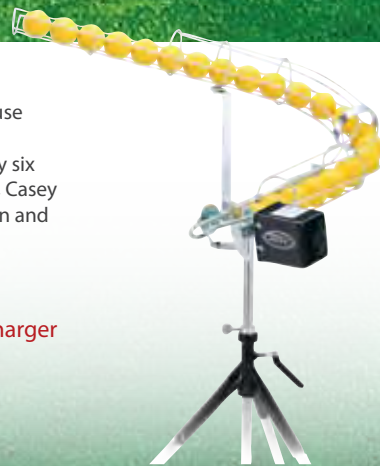

Striker 2- Training Aid For Baseball/Softball
SC-12912295 | \$99.99

Atec Swing Training Chute
AT-AT6725 | \$34.99

Atec Running Training Chute
AT-AT6762 | \$44.99

Atec Brush Tee with Adapter-Bliester Pack
Reduce resistance results in more realistic ball flight, feel & feedback for training individuals. Fits AT7375 & AT7377.
AT-AT0255 | \$11.99

Atec Varsity 5-Position Rubber Tee
AT-AT7028 | \$69.99

ATEC Tuffy Tees
Super high-strength polyurethane construction for thousands of hours of intense use. 10 Year Limited Warranty!
ATEC Tuffy Tee - Single position
AT-AT7375 | \$99.99
ATEC Tuffy Tee - Multi 5 position
AT-AT7377 | \$129.99
ATEC Pro Single Batting Tee
AT-AT0180 | \$149.99

Easton home & road pitch counter
EA-A162781 | \$8.99

Coacher Baseball/Softball Magnetic Board
Dual purpose for baseball/softball with one side magnetic and one side for notes/diagraming with quick-erase surface. Clip, magnets, name cards, pen, holder and hanging "S" hook included. Changeable magnetic name tabs make the Coacher versatile.
MA-C700 | \$39.99

Easton Tee Bucket with 30 perforated balls
EA-A162714 | \$49.99

ATEC Soft Toss - 110v
Holds 24 baseballs or 18 softballs. Portable use indoors or out. Stand alone training aid. Delivers a ball every six seconds. Can be used as a feeder for Axis SB, Casey 2, Casey Jr without purchasing the extension and basket.
AT-AT2347 | \$539.99