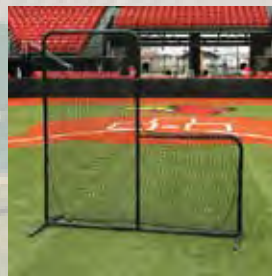

Louisville L-Frame Pitcher Screen
LO-SLVLFB | $129.99